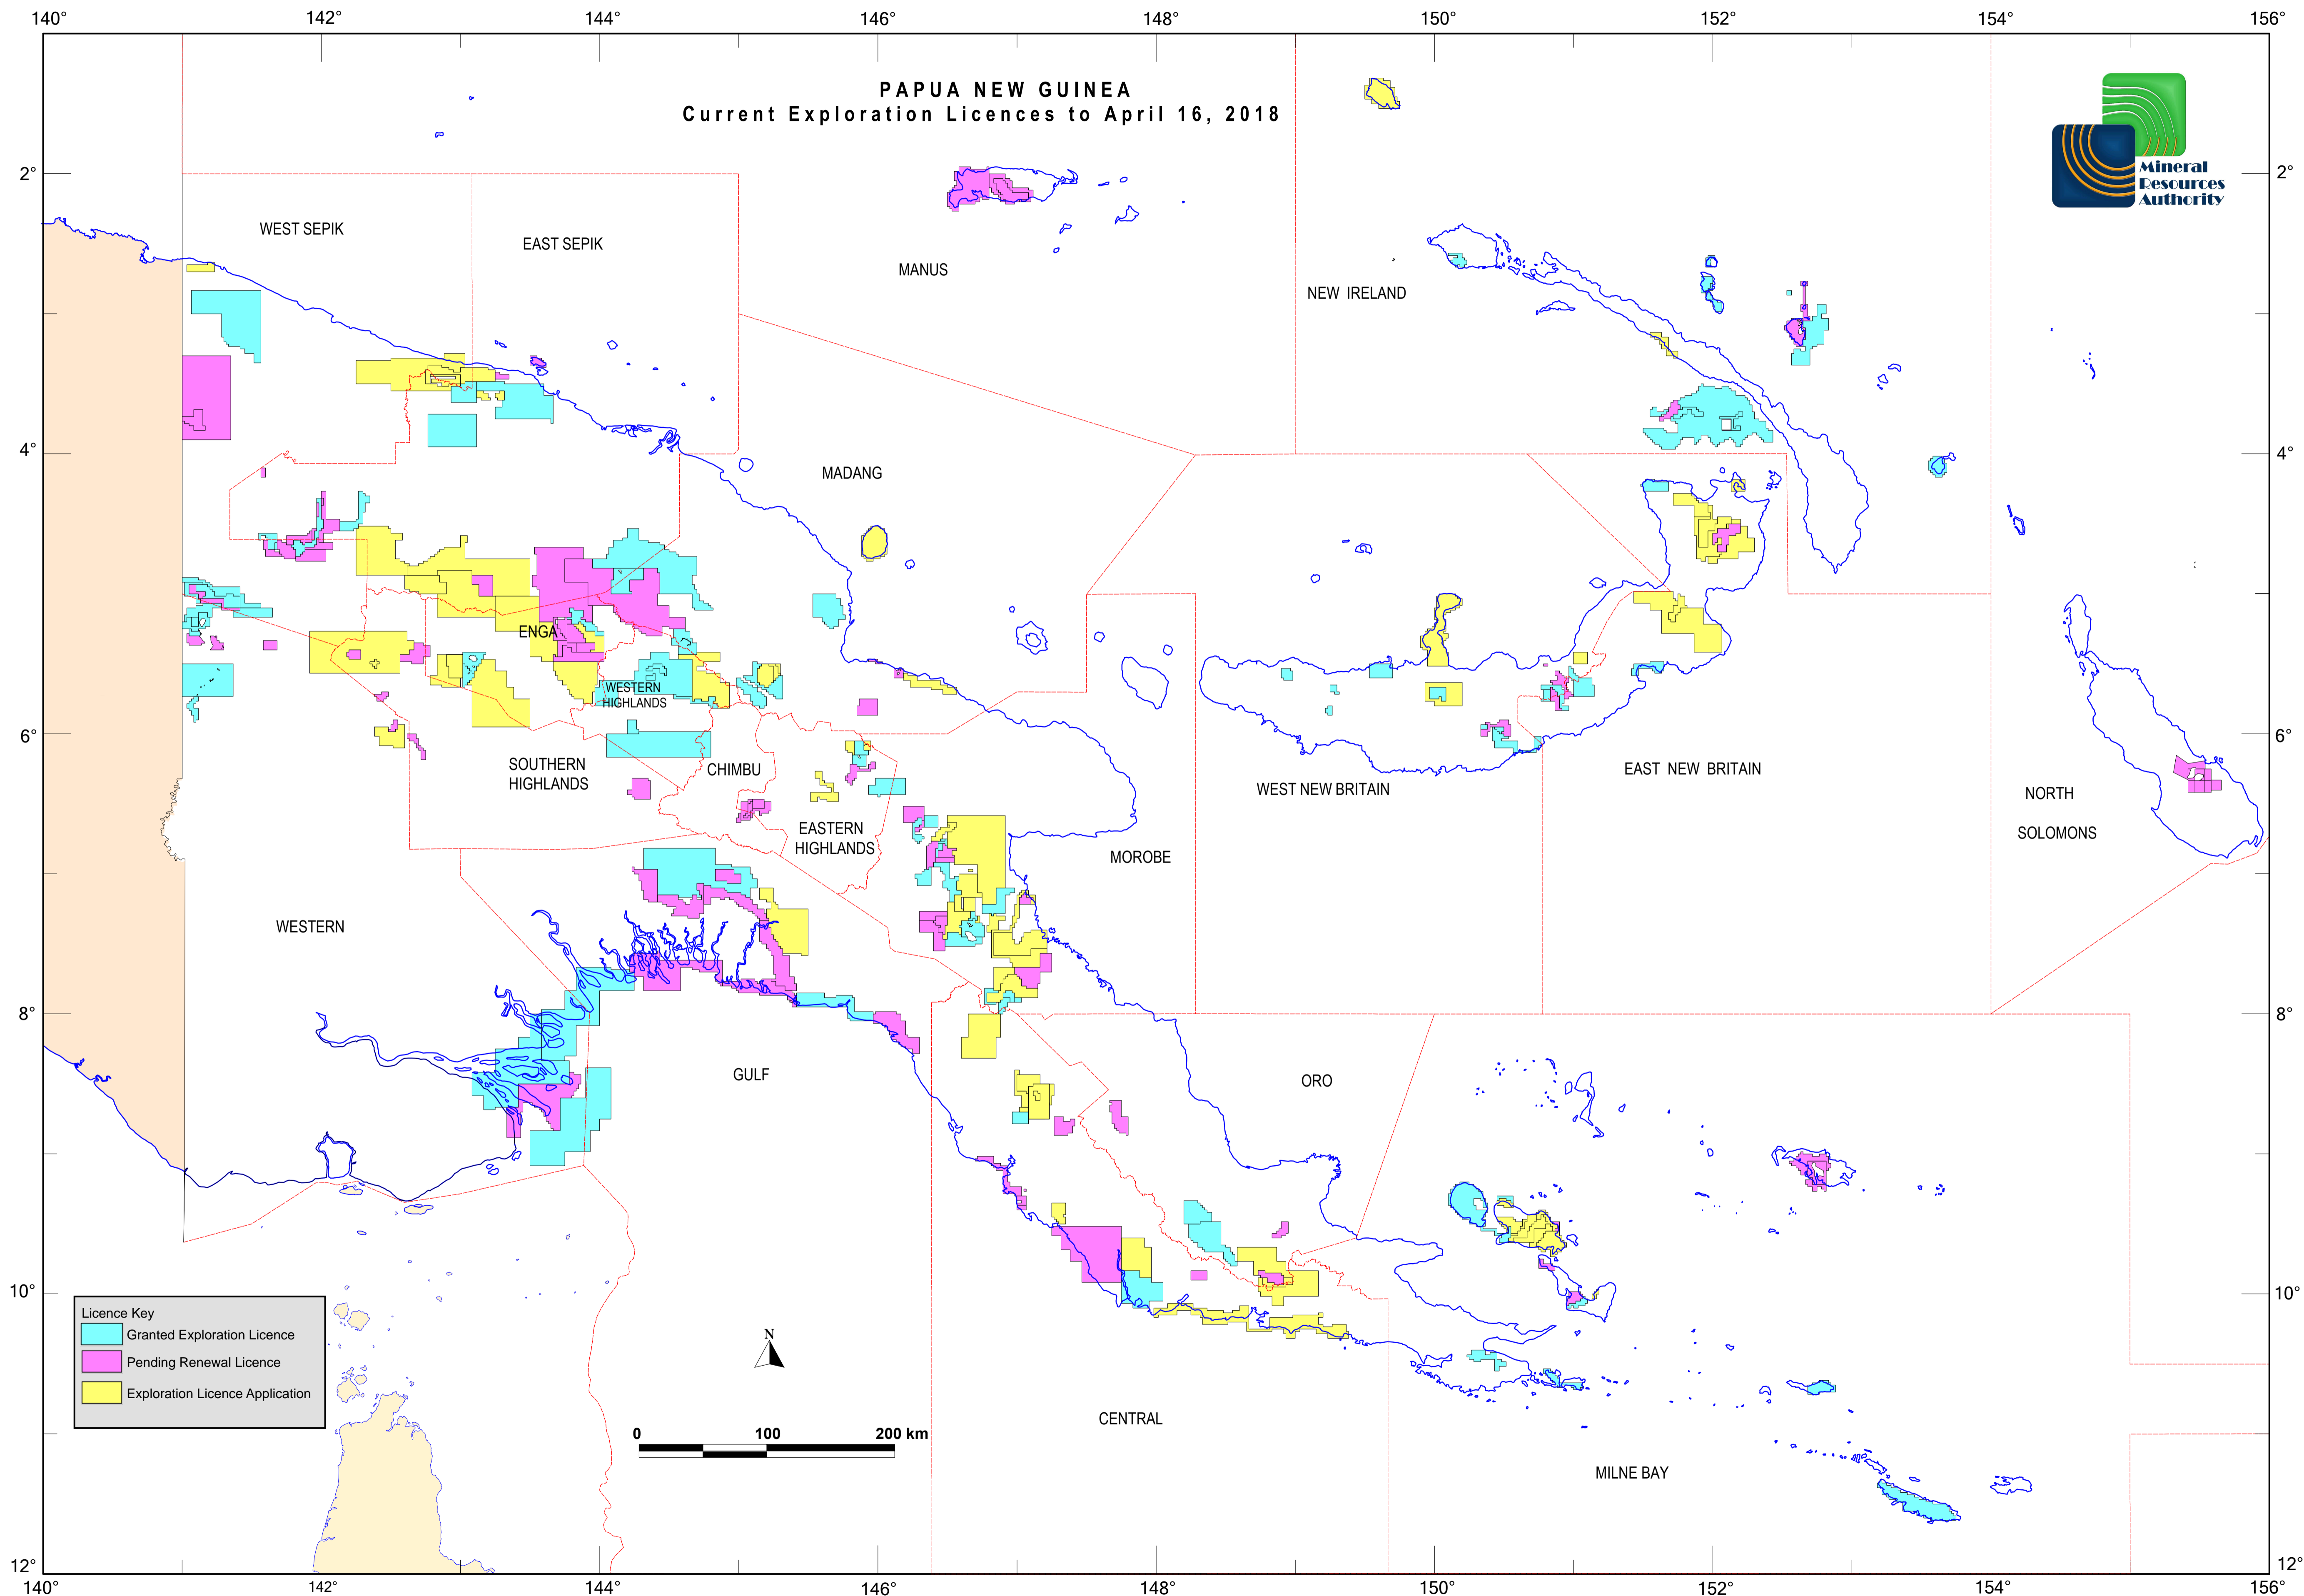

PAPUA NEW GUINEA
Current Exploration Licences to April 16, 2018

Licence Key	
	Granted Exploration Licence
	Pending Renewal Licence
	Exploration Licence Application