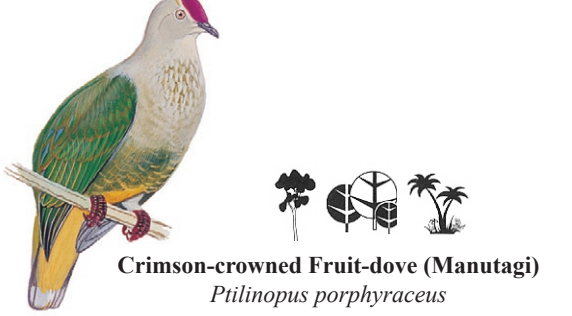

Friendly Ground-dove (Tu'aimeo)
Gallicolumba stairii

Pacific Pigeon (Lupe)
Ducula pacifica

Tooth-billed Pigeon (Manumea)
Didunculus strigirostris

Many-coloured Fruit-dove (Manuma/Manu'ulua)
Ptilinopus perousii

Crimson-crowned Fruit-dove (Manutagi)
Ptilinopus porphyraceus

Blue-crowned Lory (Sega vao)
Vini australis

Long-tailed Cuckoo (Aleva)
Eudynamys taitensis

Barn Owl (Lulu)
Tyto alba

White-rumped Swiftlet (Pe'ape'a)
Aerodramus spodiopygius