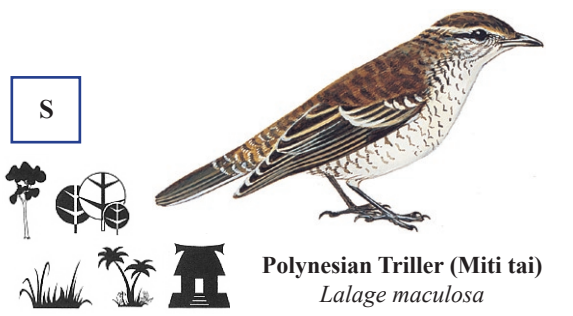

Crimson-crowned Fruit-dove (Manutagi)
Ptilinopus porphyraceus

Blue-crowned Lory (Sega vao)
Vini australis

Long-tailed Cuckoo (Aleva)
Eudynamys taitensis

Barn Owl (Lulu)
Tyto alba

White-rumped Swiftlet (Pe'ape'a)
Aerodramus spodiopygius

Flat-billed Kingfisher (Ti'otala)
Todirhamphus recurvirostris

White-collared Kingfisher (Ti'otala)
Todirhamphus chloris

Polynesian Triller (Miti tai)
Lalage maculosa

Samoan Triller (Miti)
Lalage sharpei

Red-vented Bulbul (Manu Palagi)
Pycnonotus cafer