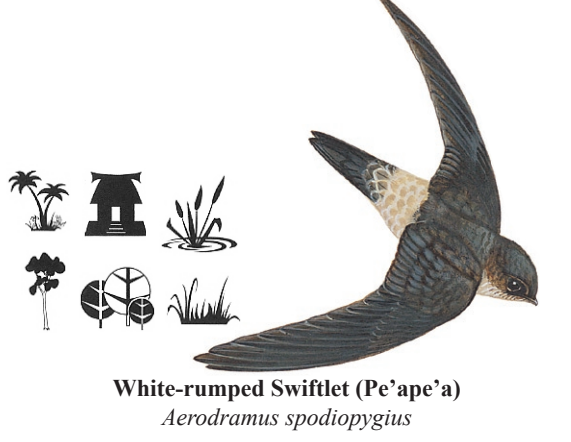

Crimson-crowned Fruit-dove (Manutagi)
Ptilinopus porphyraceus

Blue-crowned Lory (Sega vao)
Vini australis

Long-tailed Cuckoo (Aleva)
Eudynamys taitensis

Barn Owl (Lulu)
Tyto alba

White-rumped Swiftlet (Pe'ape'a)
Aerodramus spodiopygius

Flat-billed Kingfisher (Ti'otala)
Todirhamphus recurvirostris

White-collared Kingfisher (Ti'otala)
Todirhamphus chloris

Polynesian Triller (Miti tai)
Lalage maculosa

Samoan Triller (Miti)
Lalage sharpei

Red-vented Bulbul (Manu Palagi)
Pycnonotus cafer