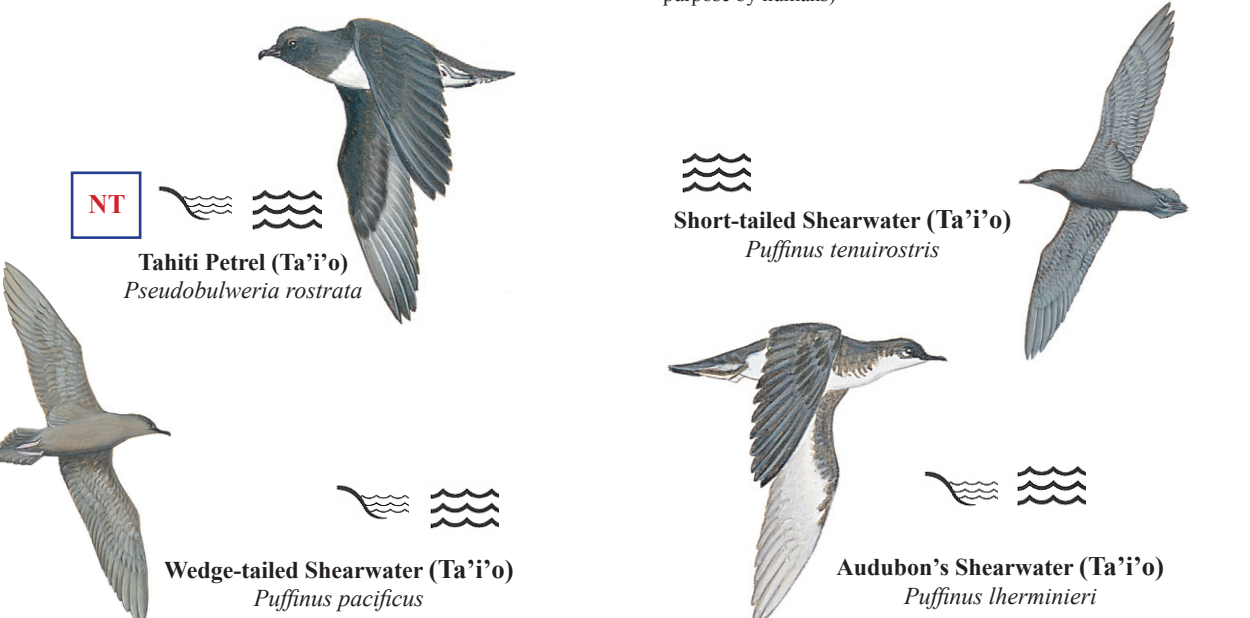

Layout by:
Doan Nguyen

Published in collaboration with CI-Colombia, and printed in September, 2008 by Panamericana, Bogotá, Colombia.

- Habitats**
- Mature Forest
 - Secondary Forest
 - Grass & Reedlands
 - Gardens & Agriculture
 - Village, Suburban & Urban
 - Rivers & Freshwater
 - Mangroves
 - Tidal & Foreshore
 - Inshore, Coastal Waters
 - Offshore, Pelagic Waters

Seabirds

Sooty Shearwater (Ta'i'o)
Puffinus griseus

Polynesian Storm-petrel (Ta'i'o)
Nesofregetta fuliginosa

Red-tailed Tropicbird (Tava'e'ula)
Phaethon rubricauda

White-tailed Tropicbird (Tava'e)
Phaethon lepturus

Masked Booby (Fua'o)
Sula dactylatra

Brown Booby (Fua'o)
Sula leucogaster

Red-footed Booby (Fua'o)
Sula sula

Great Frigatebird (Atafa)
Fregata minor

Lesser Frigatebird (Atafa)
Fregata ariel

Pomarine Skua
Stercorarius pomarinus