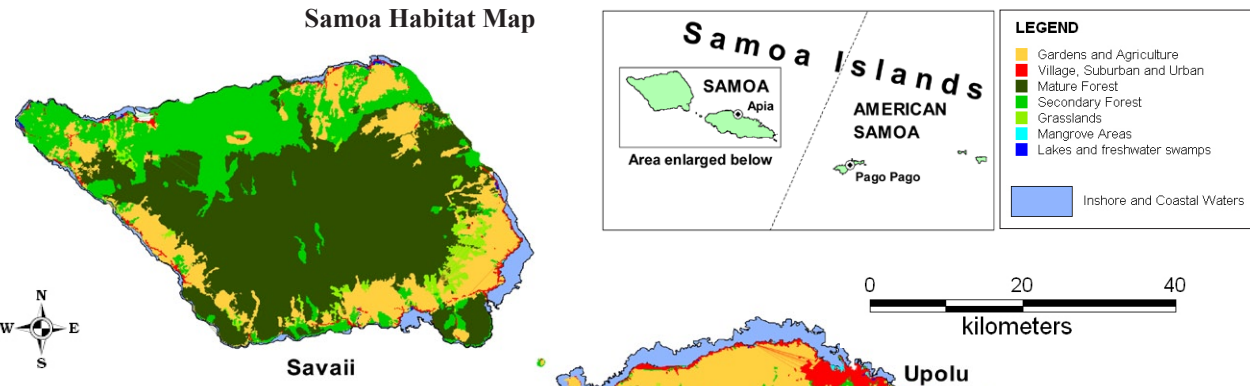

Layout by:
Doan Nguyen

Published in collaboration with CI-Colombia, and printed in September, 2008 by Panamericana, Bogotá, Colombia.

- Habitats**
- Mature Forest
 - Secondary Forest
 - Grass & Reedlands
 - Gardens & Agriculture
 - Village, Suburban & Urban
 - Rivers & Freshwater
 - Mangroves
 - Tidal & Foreshore
 - Inshore, Coastal Waters
 - Offshore, Pelagic Waters