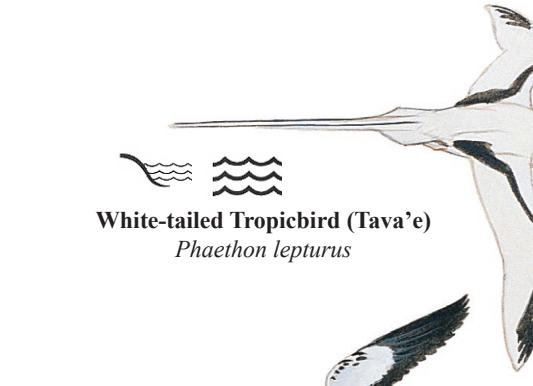

Seabirds

Sooty Shearwater (Ta'i'o)
Puffinus griseus

Polynesian Storm-petrel (Ta'i'o)
Nesofregetta fuliginosa

Red-tailed Tropicbird (Tava'e'ula)
Phaethon rubricauda

White-tailed Tropicbird (Tava'e)
Phaethon lepturus

Masked Booby (Fua'o)
Sula dactylatra

Brown Booby (Fua'o)
Sula leucogaster

Red-footed Booby (Fua'o)
Sula sula

Great Frigatebird (Atafa)
Fregata minor

Lesser Frigatebird (Atafa)
Fregata ariel

Pomarine Skua
Stercorarius pomarinus