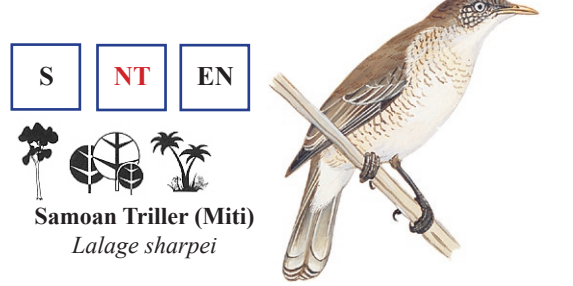

Crimson-crowned Fruit-dove (Manutagi)
Ptilinopus porphyraceus

Blue-crowned Lory (Sega vao)
Vini australis

Long-tailed Cuckoo (Aleva)
Eudynamys taitensis

Barn Owl (Lulu)
Tyto alba

White-rumped Swiftlet (Pe'ape'a)
Aerodramus spodiopygius

Flat-billed Kingfisher (Ti'otala)
Todirhamphus recurvirostris

White-collared Kingfisher (Ti'otala)
Todirhamphus chloris

Polynesian Triller (Miti tai)
Lalage maculosa

Samoan Triller (Miti)
Lalage sharpei

Red-vented Bulbul (Manu Palagi)
Pycnonotus cafer