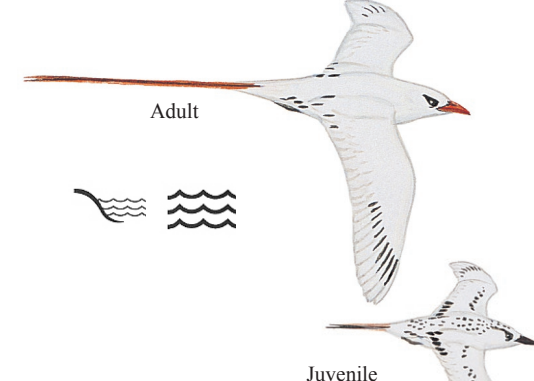

Layout by:
Doan Nguyen

Published in collaboration with CI-Colombia, and printed in September, 2008 by Panamericana, Bogotá, Colombia.

- Habitats**
- Mature Forest
 - Secondary Forest
 - Grass & Reedlands
 - Gardens & Agriculture
 - Village, Suburban & Urban
 - Rivers & Freshwater
 - Mangroves
 - Tidal & Foreshore
 - Inshore, Coastal Waters
 - Offshore, Pelagic Waters

Seabirds

Sooty Shearwater (Ta'i'o)
Puffinus griseus

Polynesian Storm-petrel (Ta'i'o)
Nesofregetta fuliginosa

Red-tailed Tropicbird (Tava'e'ula)
Phaethon rubricauda

White-tailed Tropicbird (Tava'e)
Phaethon lepturus