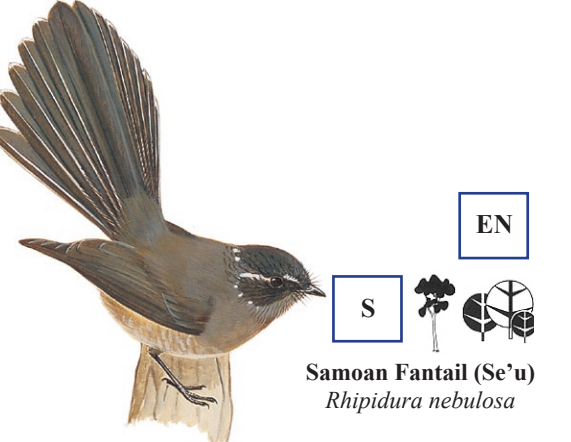

Crimson-crowned Fruit-dove (Manutagi)
Ptilinopus porphyraceus

Blue-crowned Lory (Sega vao)
Vini australis

Long-tailed Cuckoo (Aleva)
Eudynamys taitensis

Barn Owl (Lulu)
Tyto alba

White-rumped Swiftlet (Pe'ape'a)
Aerodramus spodiopygius

Flat-billed Kingfisher (Ti'otala)
Todirhamphus recurvirostris

White-collared Kingfisher (Ti'otala)
Todirhamphus chloris

Polynesian Triller (Miti tai)
Lalage maculosa

Samoan Triller (Miti)
Lalage sharpei

Red-vented Bulbul (Manu Palagi)
Pycnonotus cafer

Island Thrush (Tutumalili)
Turdus poliocephalus

Samoan Fantail (Se'u)
Rhipidura nebulosa

Fiji Shrikebill (Segaolevao)
Clytorhynchus vitiensis

Scarlet Robin (Tolailua)
Petroica multicolor

Samoan Broadbill (Tolailafatu)
Myiagra albibentris