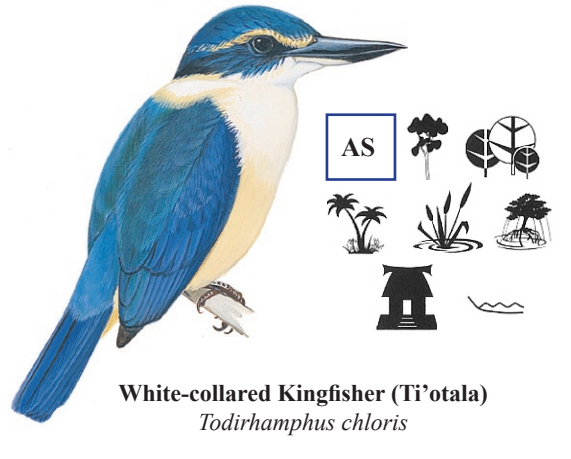

Crimson-crowned Fruit-dove (Manutagi)
Ptilinopus porphyraceus

Blue-crowned Lory (Sega vao)
Vini australis

Long-tailed Cuckoo (Aleva)
Eudynamys taitensis

Barn Owl (Lulu)
Tyto alba

White-rumped Swiftlet (Pe'ape'a)
Aerodramus spodiopygius

Flat-billed Kingfisher (Ti'otala)
Todirhamphus recurvirostris

White-collared Kingfisher (Ti'otala)
Todirhamphus chloris

Polynesian Triller (Miti tai)
Lalage maculosa

Samoan Triller (Miti)
Lalage sharpei

Red-vented Bulbul (Manu Palagi)
Pycnonotus cafer