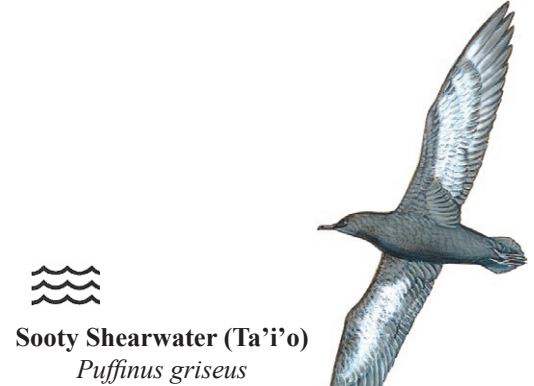

Layout by:
Doan Nguyen

Published in collaboration with CI-Colombia, and printed in September, 2008 by Panamericana, Bogotá, Colombia.

- Habitats**
- Mature Forest
 - Secondary Forest
 - Grass & Reedlands
 - Gardens & Agriculture
 - Village, Suburban & Urban
 - Rivers & Freshwater
 - Mangroves
 - Tidal & Foreshore
 - Inshore, Coastal Waters
 - Offshore, Pelagic Waters

Seabirds

Sooty Shearwater (Ta'i'o)
Puffinus griseus

Polynesian Storm-petrel (Ta'i'o)
Nesofregetta fuliginosa

Red-tailed Tropicbird (Tava'e'ula)
Phaethon rubricauda

White-tailed Tropicbird (Tava'e)
Phaethon lepturus