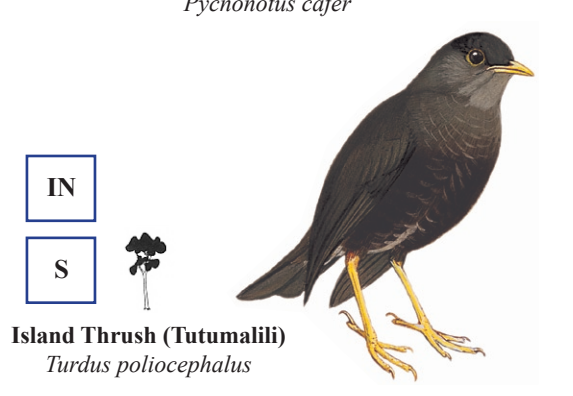

Crimson-crowned Fruit-dove (Manutagi)
Ptilinopus porphyraceus

Blue-crowned Lory (Sega vao)
Vini australis

Long-tailed Cuckoo (Aleva)
Eudynamys taitensis

Barn Owl (Lulu)
Tyto alba

White-rumped Swiftlet (Pe'ape'a)
Aerodramus spodiopygius

Flat-billed Kingfisher (Ti'otala)
Todirhamphus recurvirostris

White-collared Kingfisher (Ti'otala)
Todirhamphus chloris

Polynesian Triller (Miti tai)
Lalage maculosa

Samoan Triller (Miti)
Lalage sharpei

Red-vented Bulbul (Manu Palagi)
Pycnonotus cafer

Island Thrush (Tutumalili)
Turdus poliocephalus

Samoan Fantail (Se'u)
Rhipidura nebulosa

Fiji Shrikebill (Segaolevao)
Clytorhynchus vitiensis

Scarlet Robin (Tolailua)
Petroica multicolor

Samoan Broadbill (Tolailafatu)
Myiagra albibentris