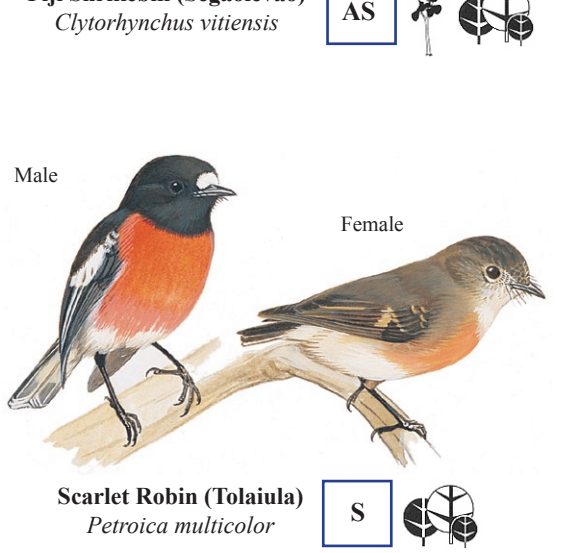

Crimson-crowned Fruit-dove (Manutagi)
Ptilinopus porphyraceus

Blue-crowned Lory (Sega vao)
Vini australis

Long-tailed Cuckoo (Aleva)
Eudynamys taitensis

Barn Owl (Lulu)
Tyto alba

White-rumped Swiftlet (Pe'ape'a)
Aerodramus spodiopygius

Flat-billed Kingfisher (Ti'otala)
Todirhamphus recurvirostris

White-collared Kingfisher (Ti'otala)
Todirhamphus chloris

Polynesian Triller (Miti tai)
Lalage maculosa

Samoan Triller (Miti)
Lalage sharpei

Red-vented Bulbul (Manu Palagi)
Pycnonotus cafer

Island Thrush (Tutumalili)
Turdus poliocephalus

Samoan Fantail (Se'u)
Rhipidura nebulosa

Fiji Shrikebill (Segaolevao)
Clytorhynchus vitiensis

Scarlet Robin (Tolailua)
Petroica multicolor

Samoan Broadbill (Tolailafatu)
Myiagra albibentris