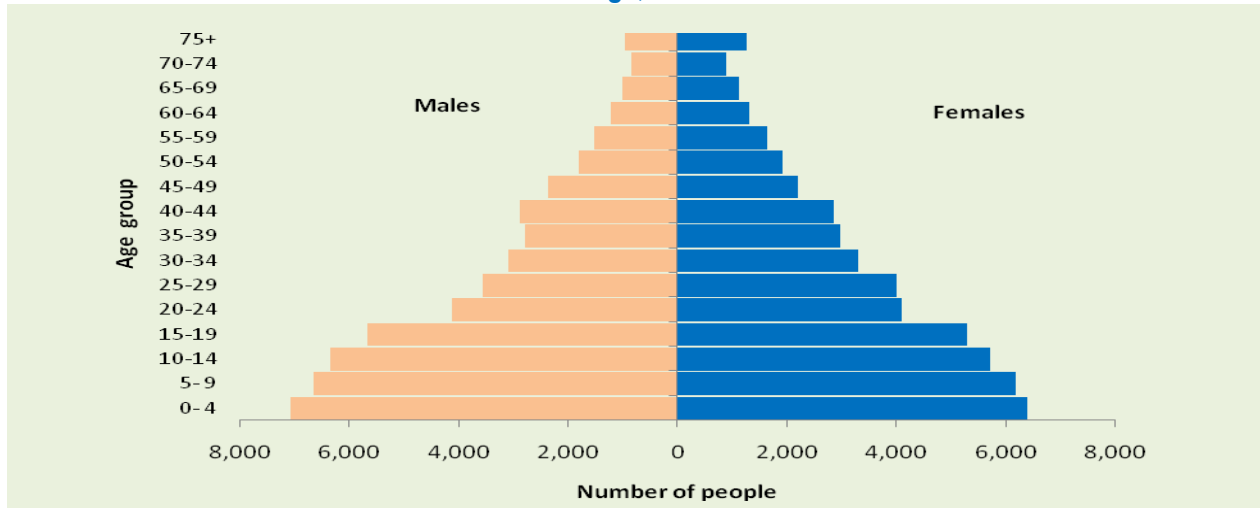

### Tonga, 2011

Tonga’s population pyramid has a wide base, meaning that a large percentage of people are in the younger age groups, while for each advancing age group the bars are increasingly shorter. As the cohorts age, they inevitably lose members because of death and may gain or lose members because of migration.