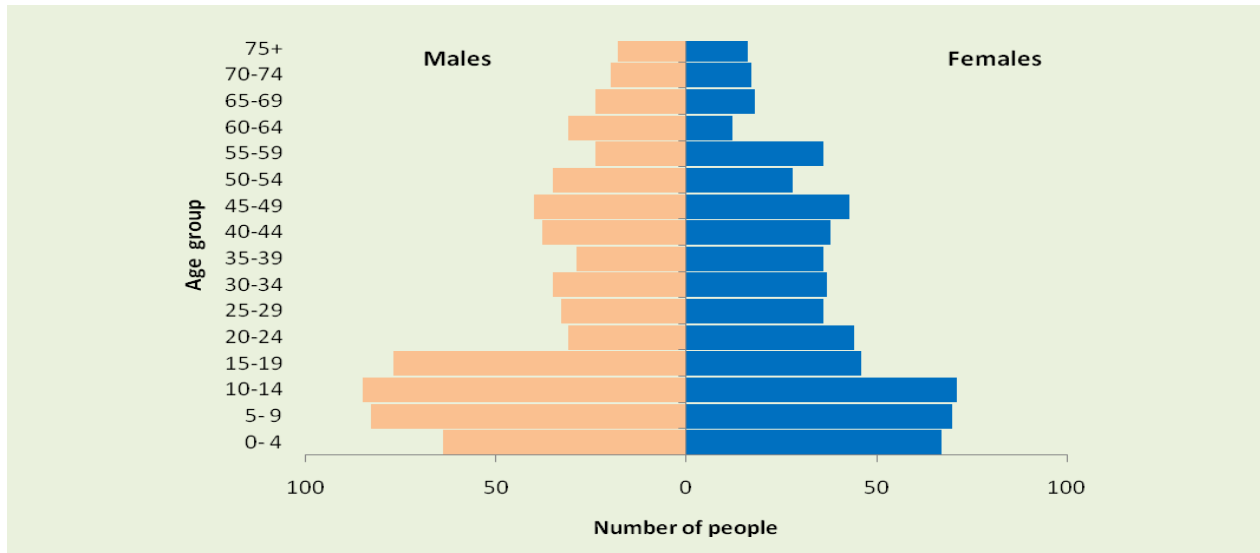

### Tonga, 2011

Tonga’s population pyramid has a wide base, meaning that a large percentage of people are in the younger age groups, while for each advancing age group the bars are increasingly shorter. As the cohorts age, they inevitably lose members because of death and may gain or lose members because of migration.