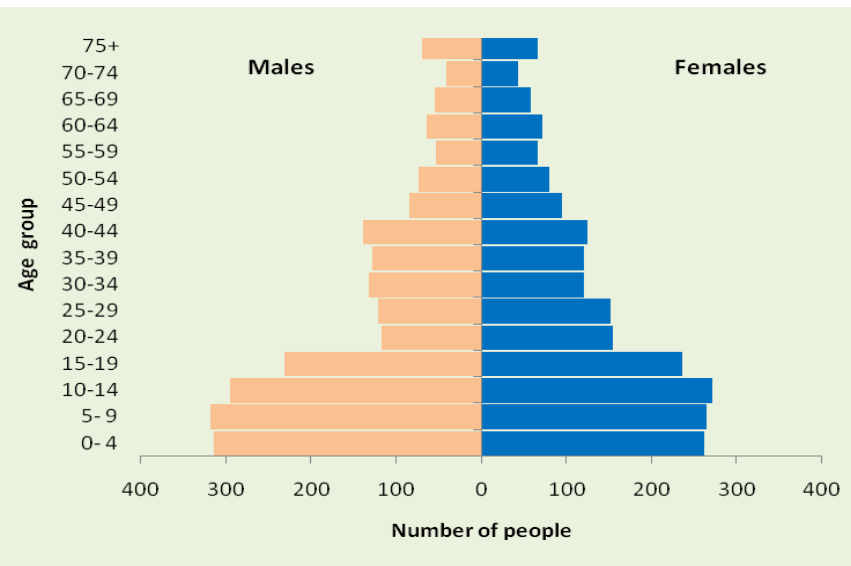

Vava'u 16, 2011