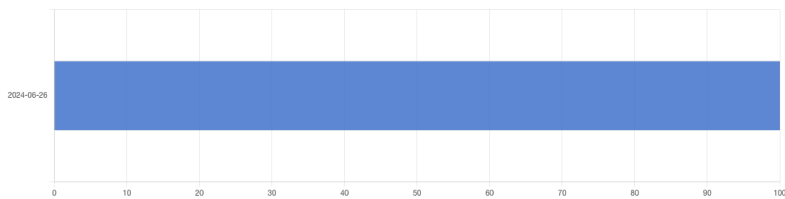

Name

TYPE: TEXT. 21 out of 21 respondents answered this question. (0 were without data.)

Value	Frequency	Percentage
Vani	2	9.52
Catherine Lessa	2	9.52
Ellen Luke	2	9.52
Tavita	1	4.76
William	1	4.76
Glenda Pakoa	1	4.76
Jeroline	1	4.76
Lorinda Hosea	1	4.76
Damien	1	4.76
Winstan Jack	1	4.76
Kalsuak	1	4.76
Betgy Boedovo	1	4.76
WINSTAN	1	4.76
Brian	1	4.76
Ceceilia Louis	1	4.76
Tea room	1	4.76
Nano	1	4.76
TIRO	1	4.76

Date

TYPE: DATE. 21 out of 21 respondents answered this question. (0 were without data.)

Value

Frequency

Percentage

2024-06-26

21

100

Time

TYPE: TIME. 21 out of 21 respondents answered this question. (0 were without data.)

Value	Frequency	Percentage
12:00:00.000+11:00	3	14.29
12:01:00.000+11:00	3	14.29
12:08:00.000+11:00	2	9.52
12:05:00.000+11:00	2	9.52
09:17:00.000+11:00	1	4.76
09:20:00.000+11:00	1	4.76
11:59:00.000+11:00	1	4.76
08:57:00.000+11:00	1	4.76
12:02:00.000+11:00	1	4.76
12:03:00.000+11:00	1	4.76
12:07:00.000+11:00	1	4.76
12:04:00.000+11:00	1	4.76
12:21:00.000+11:00	1	4.76
12:31:00.000+11:00	1	4.76
13:10:00.000+11:00	1	4.76