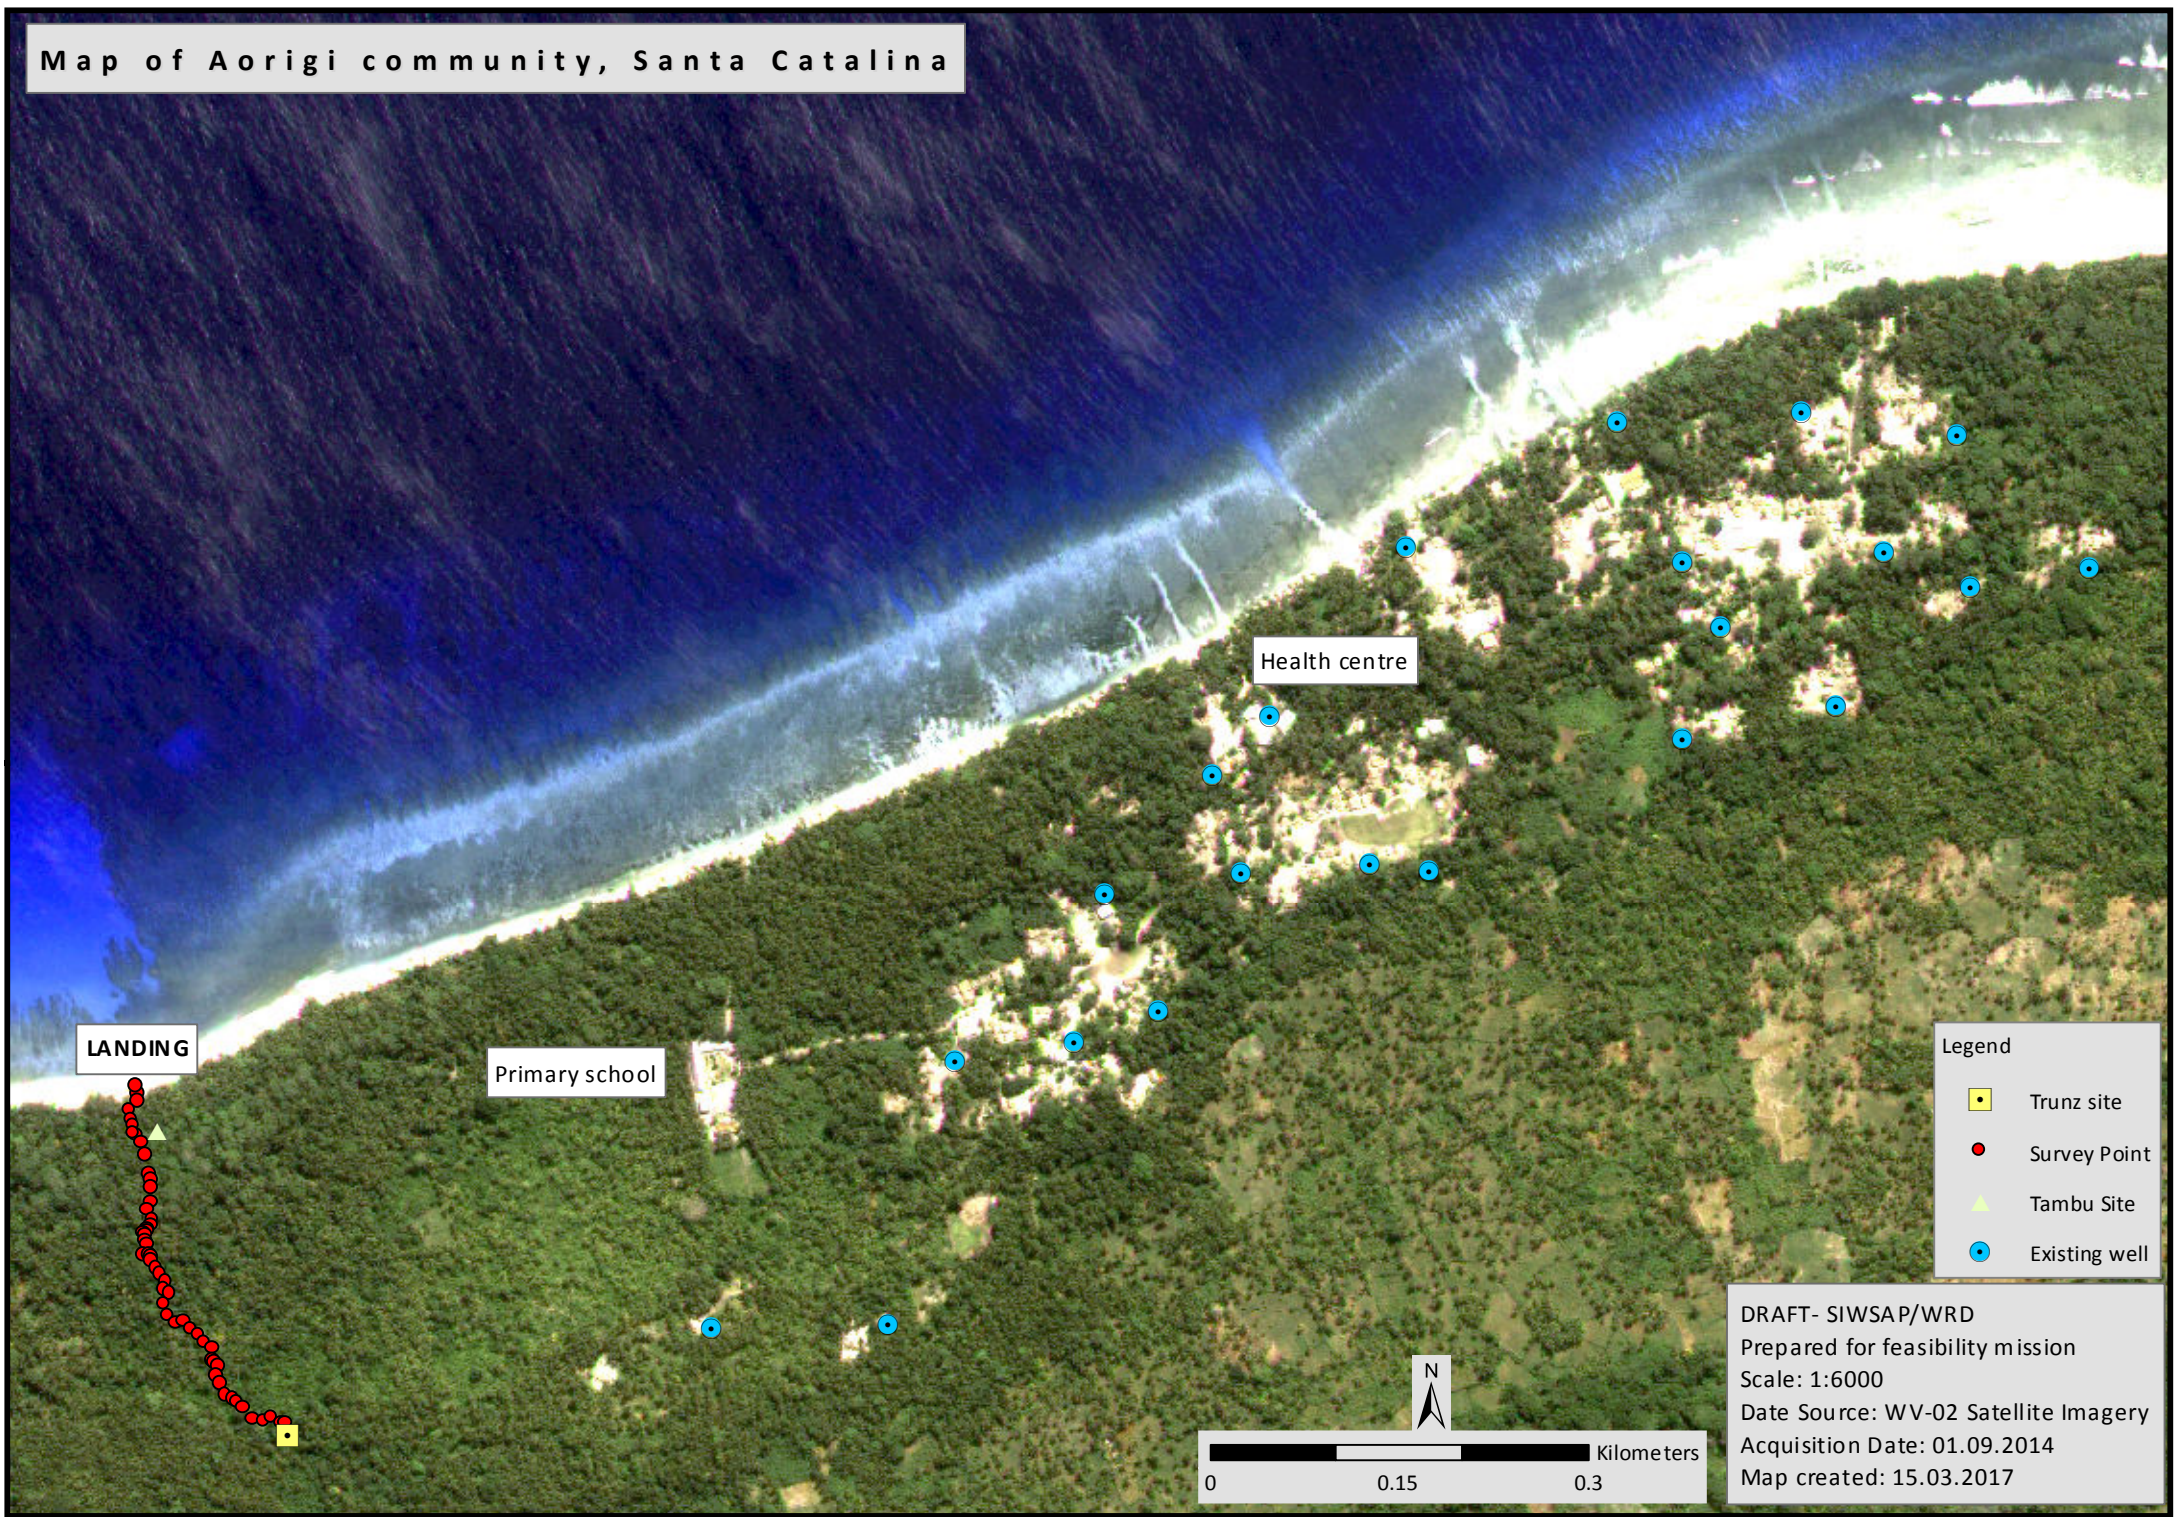

Map of Aorigi community, Santa Catalina

LANDING

Primary school

Health centre

Legend

- Trunz site
- Survey Point
- Tambu Site
- Existing well

DRAFT- SIWSAP/WRD
Prepared for feasibility mission
Scale: 1:6000
Date Source: WV-02 Satellite Imagery
Acquisition Date: 01.09.2014
Map created: 15.03.2017