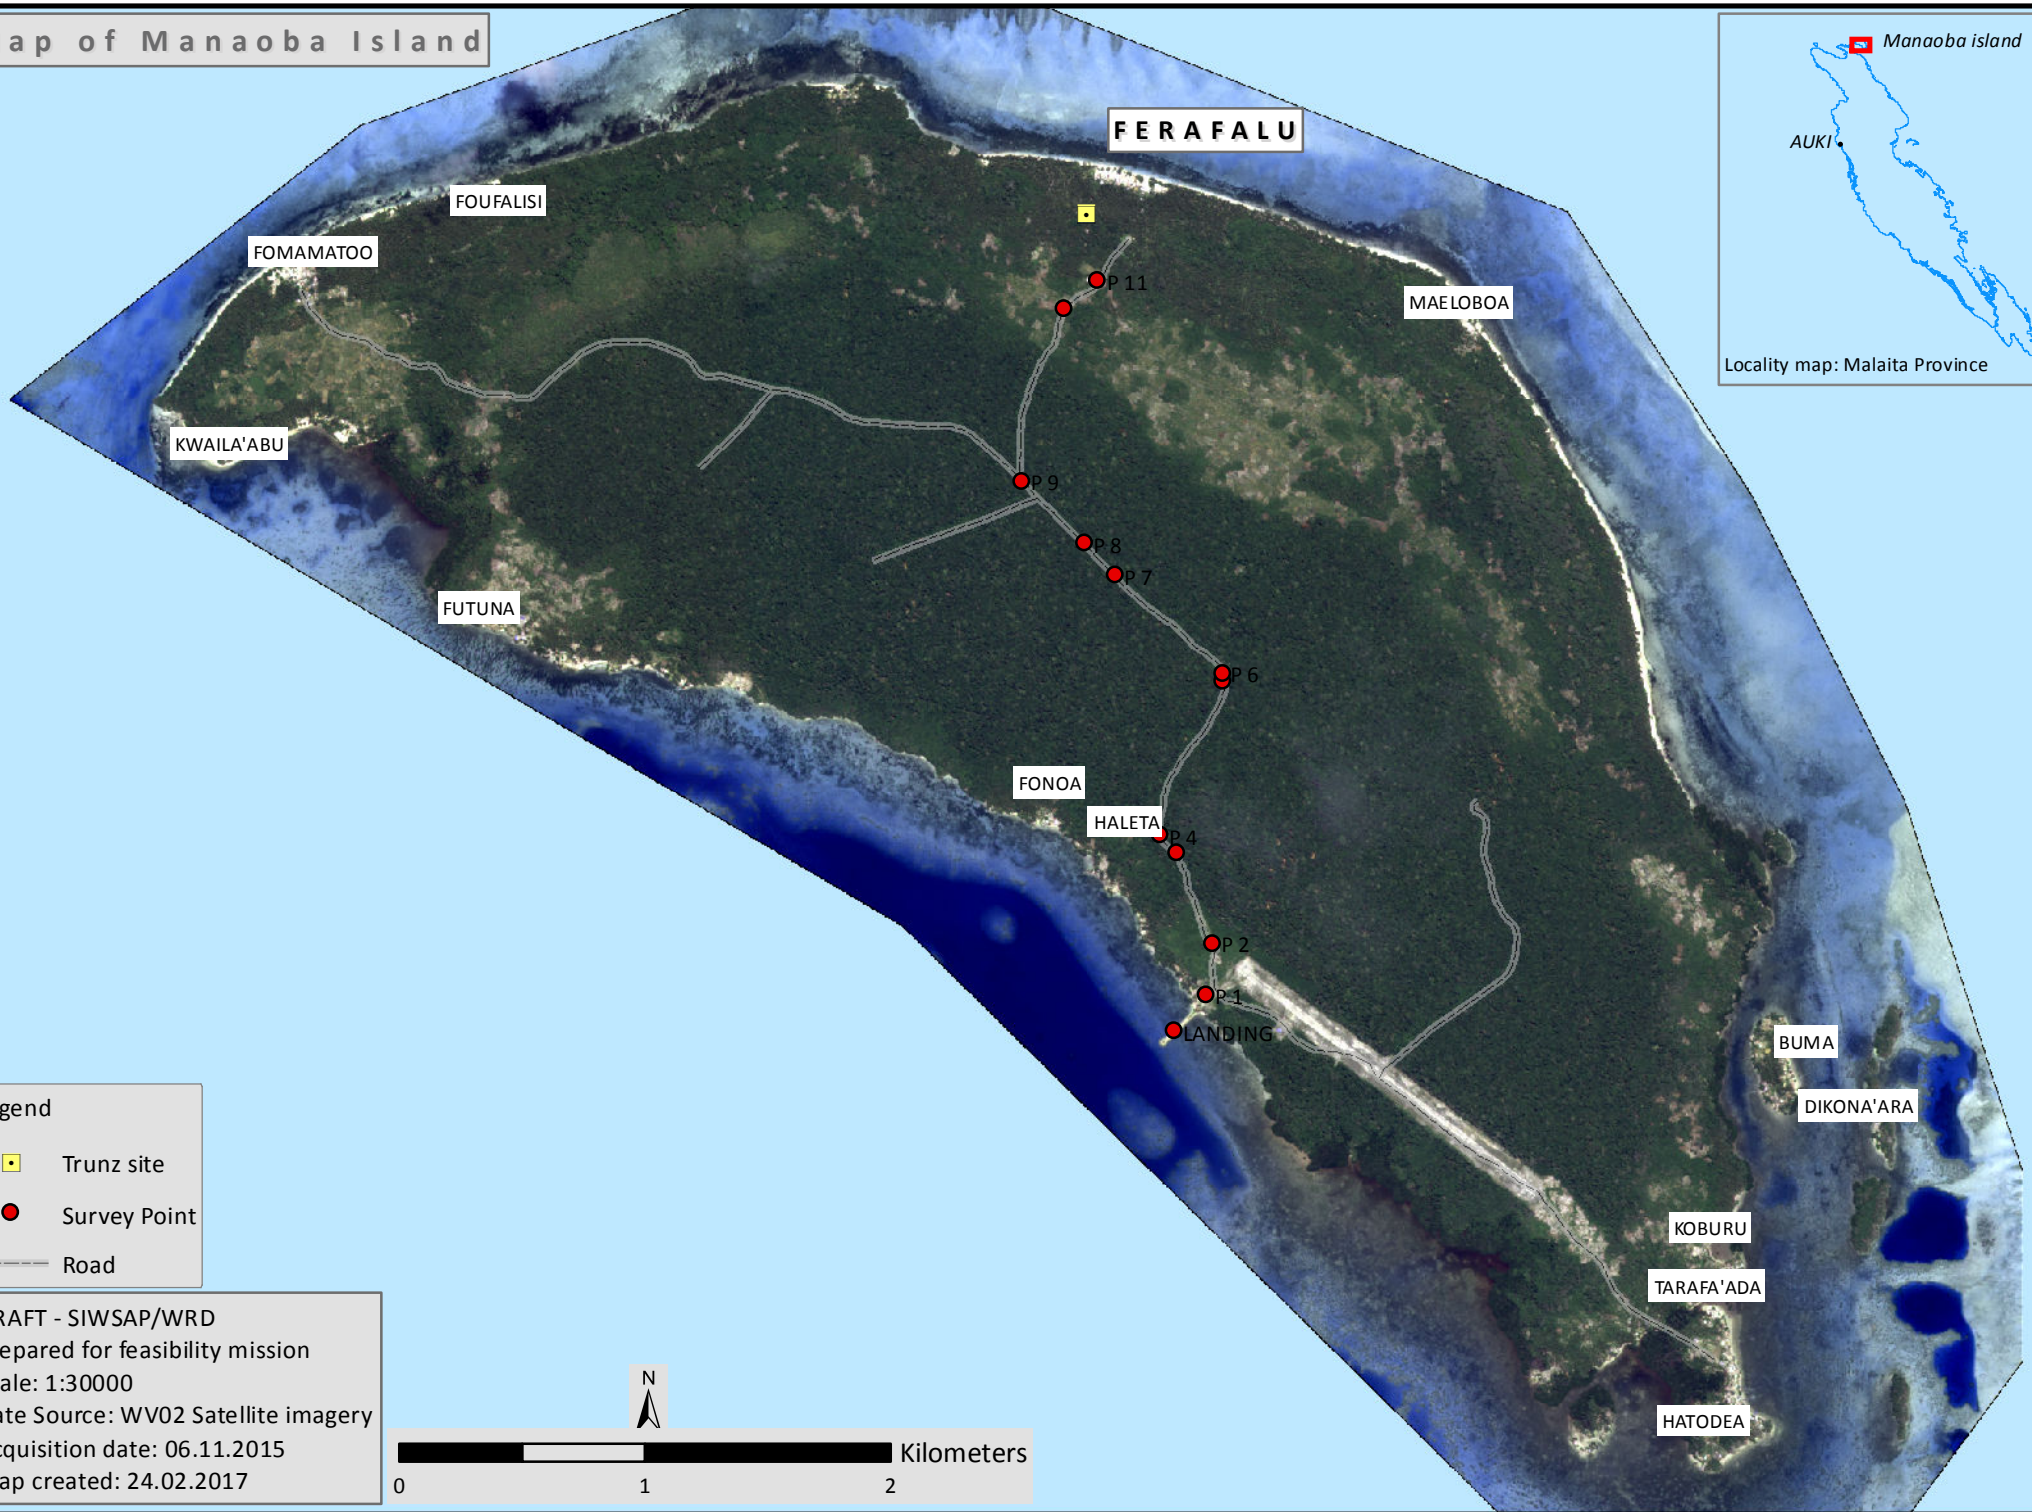

Map of Manaoba Island

Legend

- Trunz site
- Survey Point
- Road

DRAFT - SIWSAP/WRD
Prepared for feasibility mission
Scale: 1:30000
Date Source: WV02 Satellite imagery
Acquisition date: 06.11.2015
Map created: 24.02.2017