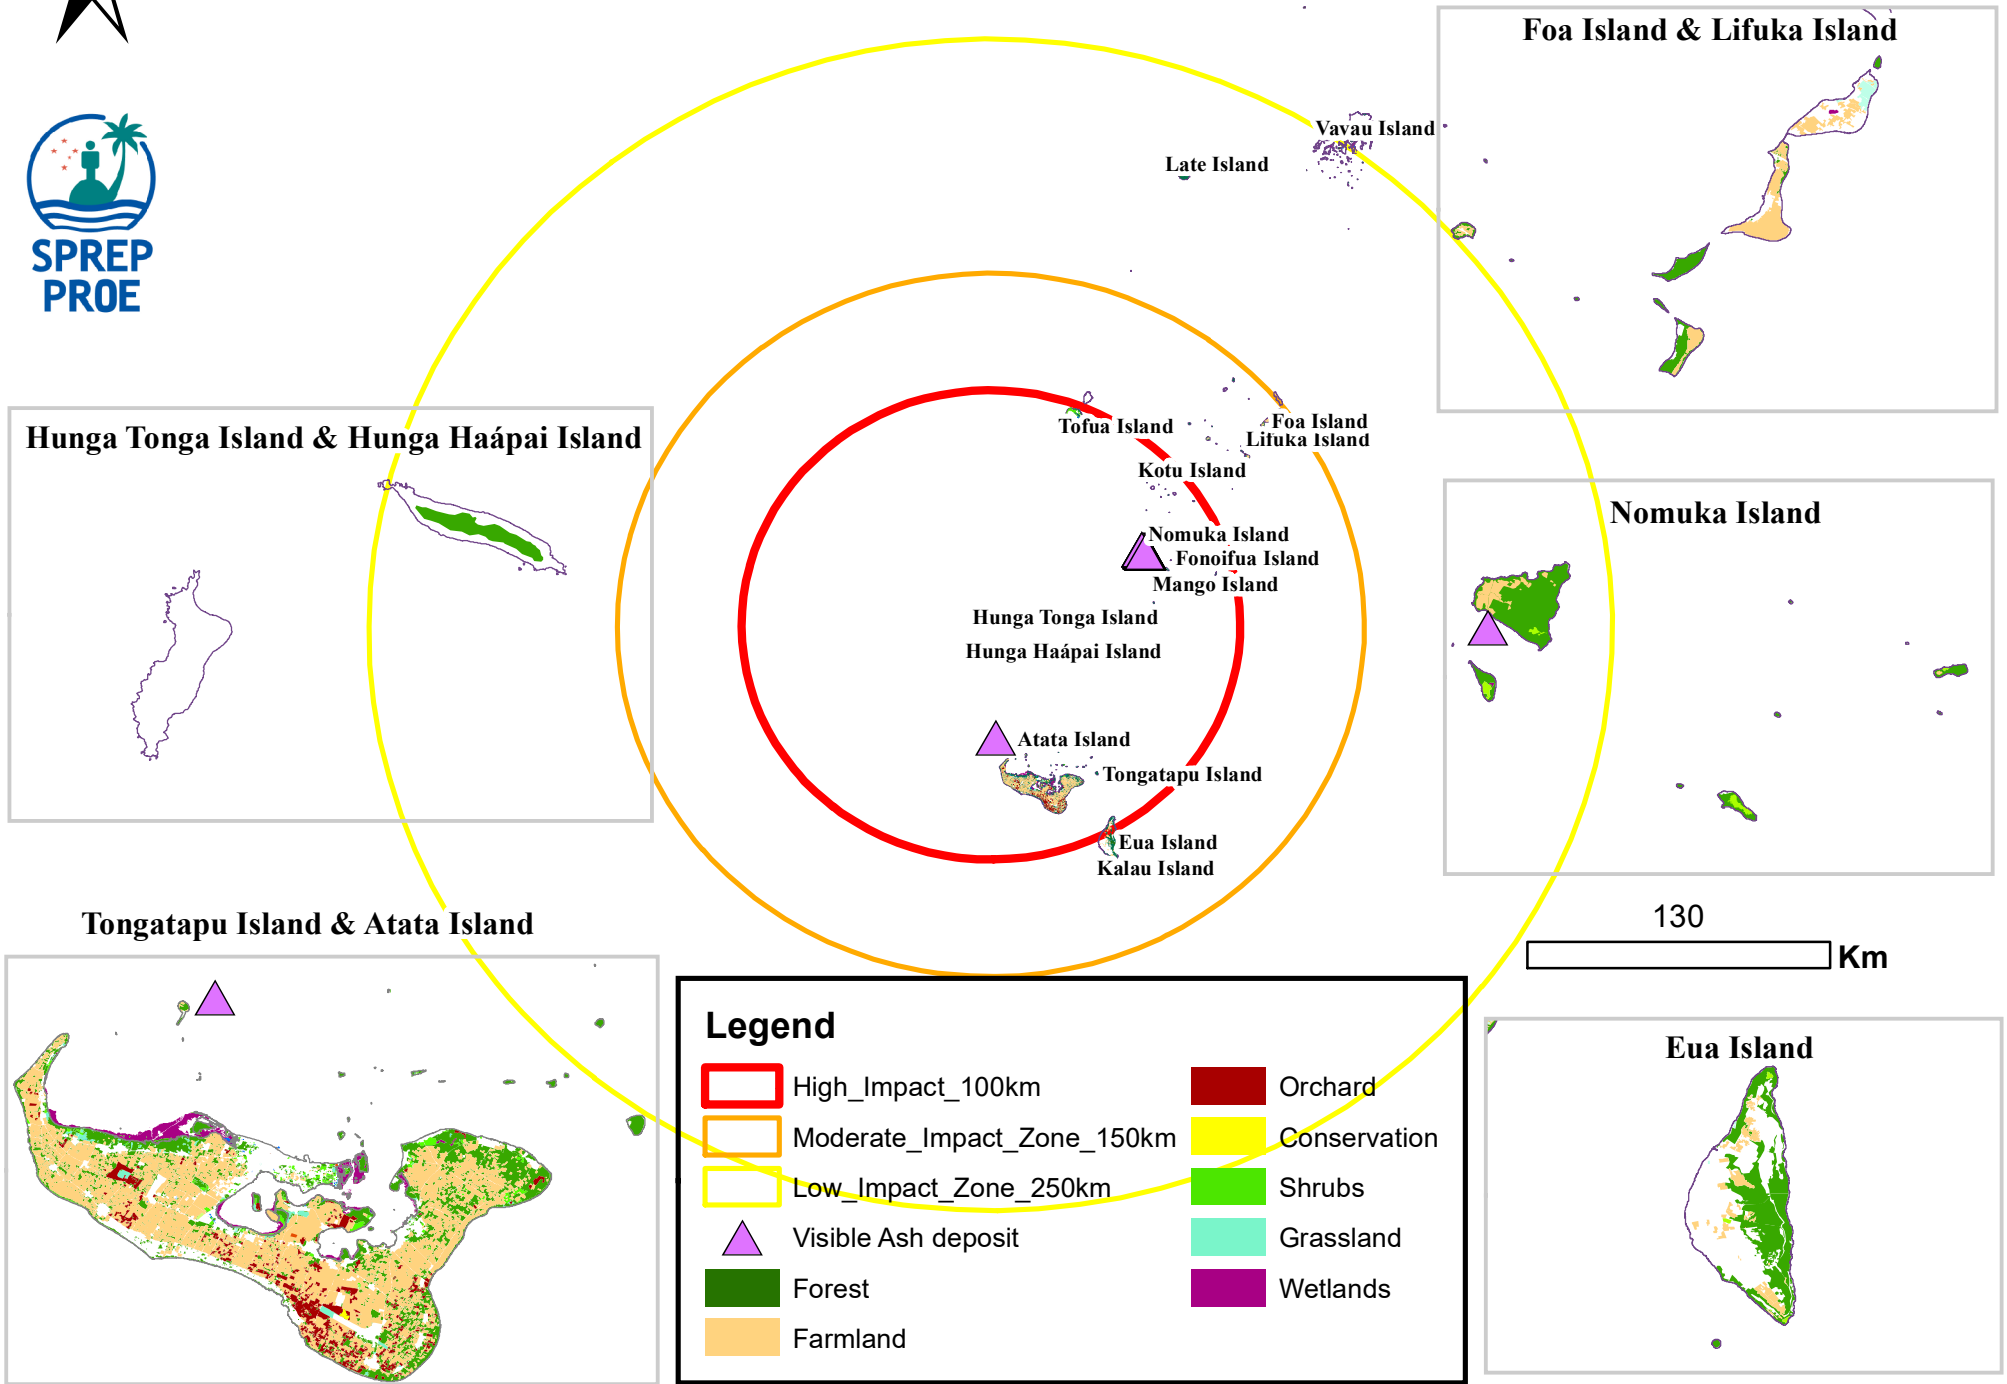

# VOLCANIC ERUPTION IMPACT ON TONGA LANDCOVER

N

130 Km

**Legend**

|                            |              |
|----------------------------|--------------|
| High_Impact_100km          | Orchard      |
| Moderate_Impact_Zone_150km | Conservation |
| Low_Impact_Zone_250km      | Shrubs       |
| Visible Ash deposit        | Grassland    |
| Forest                     | Wetlands     |
| Farmland                   |              |