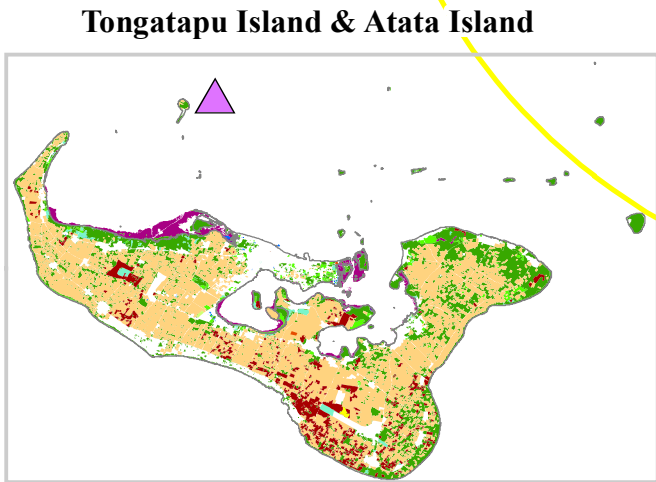

# VOLCANIC ERUPTION IMPACT ON TONGA LANDCOVER

N

130 Km

**Legend**

|                            |              |
|----------------------------|--------------|
| High_Impact_100km          | Orchard      |
| Moderate_Impact_Zone_150km | Conservation |
| Low_Impact_Zone_250km      | Shrubs       |
| Visible Ash deposit        | Grassland    |
| Forest                     | Wetlands     |
| Farmland                   |              |