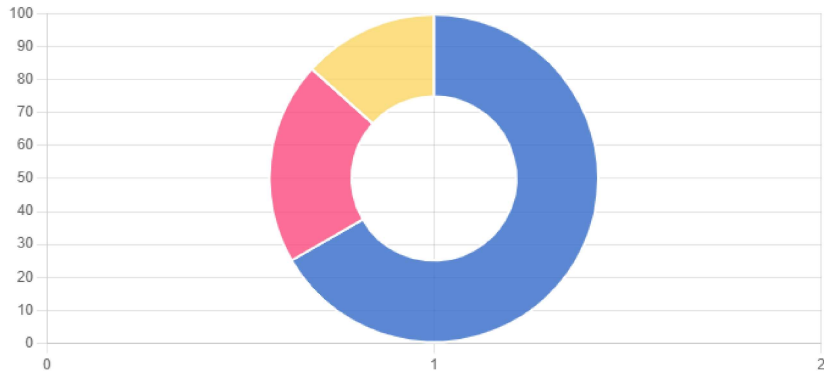

Type of Building

TYPE: SELECT_MULTIPLE. 21 out of 21 respondents answered this question. (0 were without data.)

Value	Frequency	Percentage
concrete	20	95.24
wooden	6	28.57
others	4	19.05