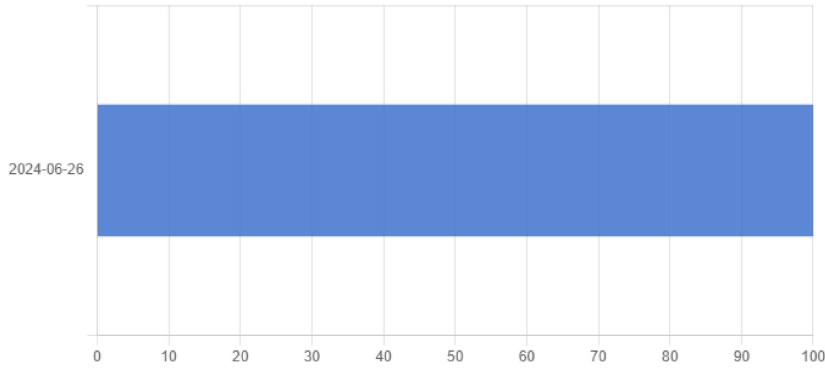

GIS DATA COLLECTION VANUATU

This is an automated report based on raw data submitted to this project.

- ⚠ Please conduct proper data cleaning prior to using the graphs and figures used on this page.

Name

TYPE: TEXT. 21 out of 21 respondents answered this question. (0 were without data.)

Value	Frequency	Percentage
Vani	2	9.52
Catherine Lessa	2	9.52
Ellen Luke	2	9.52
Tavita	1	4.76
William	1	4.76
Glenda Pakoa	1	4.76
Jeroline	1	4.76
Lorinda Hosea	1	4.76
Damien	1	4.76
Winstan Jack	1	4.76
Kalsuak	1	4.76
Betgy Boedovo	1	4.76
WINSTAN	1	4.76
Brian	1	4.76
Ceceilia Louis	1	4.76
Tea room	1	4.76
Nano	1	4.76
TIRO	1	4.76

Date

TYPE: DATE. 21 out of 21 respondents answered this question. (0 were without data.)

Value	Frequency	Percentage
2024-06-26	21	100

Time

TYPE: TIME. 21 out of 21 respondents answered this question. (0 were without data.)